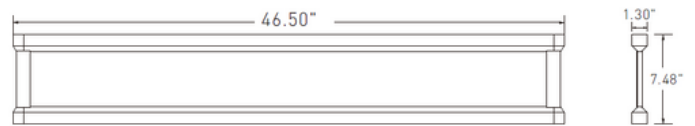

META Series

FEATURES

Voltage Range	110 - 277 VAC
Frequency Range	50 ~ 60 Hz
Dimming	Dimmable 1 - 10 V.
Efficiency	1200 lm/ft
Lifetime	>50 000 h
Operating Temperature	-20 C° ~ 40 C°
Installation	Pendant

DIMENSIONS